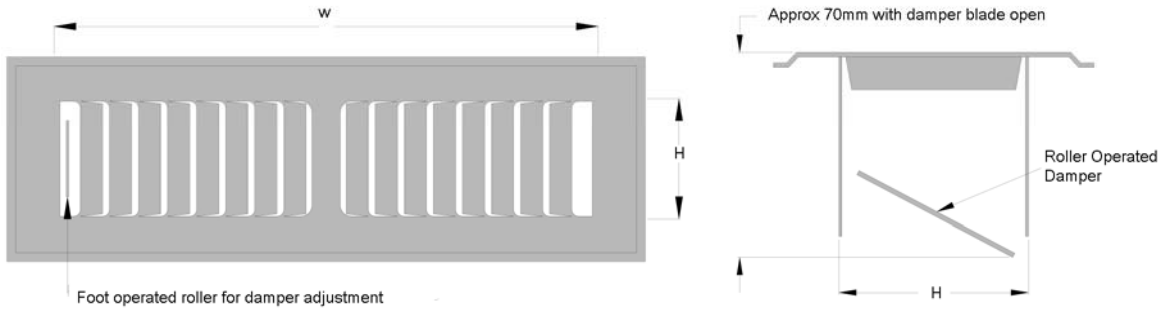

Finishes – White, beige, silver, bare metal and primer coat finishes are available. Please state colour required on order.

Technical Information

PSGH – Pressed steel grille horizontal sizes – No. 66

PSGV – Pressed steel grille vertical sizes – No. 68

Pressed steel grilles are available in sizes of 50mm increments up to 900mm wide by 600mm high, there will be a single centre mullion on any grille sized over 200mm wide.

PSFD – Pressed steel floor diffuser - No. 28 Type A