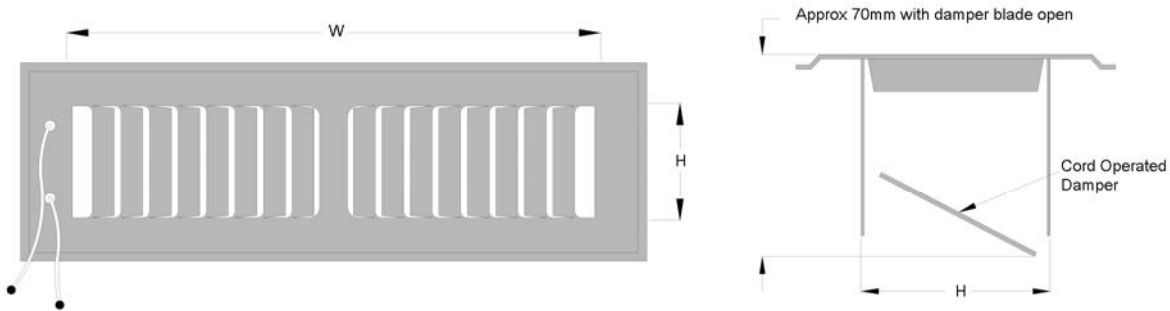

PSCD – Pressed steel ceiling diffuser - No. 28 Type B

PSTP – Pressed steel toe plate - No. 28 Type C

As PSFD & PSCD with no damper mechanism.