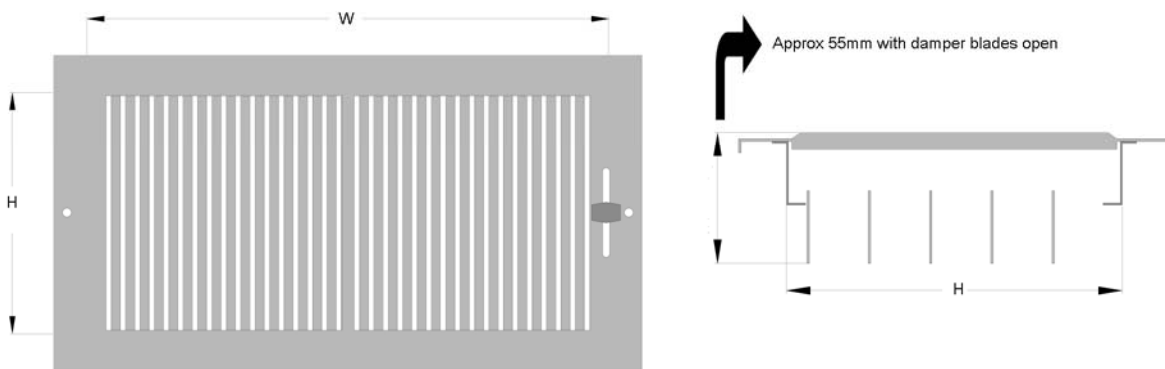

PSR – Pressed steel register - No. 126

**M & M Access Ltd
5 Quarry Park Close
Moulton Park Industrial Estate
Northampton
NN3 6QB**

Tel: 01604 644944 Fax: 01604 644899

**Email: sales@m-maccess.co.uk
Web: www.m-maccess.co.uk / www.access-panels.com**