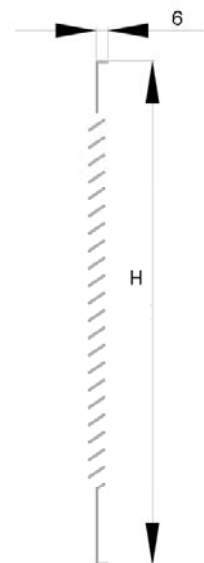

Pressed Steel Grille Ranges:

PSGH – Pressed steel grille horizontal sizes –No. 66

PSGV – Pressed steel grille vertical sizes –No. 68

PSFD – Pressed steel floor diffuser -No. 28 Type A

PSCD – Pressed steel ceiling diffuser -No. 28 Type B

PSTP–Pressed steel toe plate -No. 28 Type C

PSR – Pressed steel register -No. 126

Construction: Pressed steel construction with manually adjustable blades.

Series PSFD includes a cog for manual adjustment of rear mounted damper.

Finishes – White, beige, silver, bare metal and primer coat finishes are available. Please state colour required on order.

Technical Information

PSGH – Pressed steel grille horizontal sizes – No. 66

PSGV – Pressed steel grille vertical sizes – No. 68

Pressed steel grilles are available in sizes of 50mm increments up to 900mm wide by 600mm high, there will be a single centre mullion on any grille sized over 200mm wide.

PSFD – Pressed steel floor diffuser - No. 28 Type A